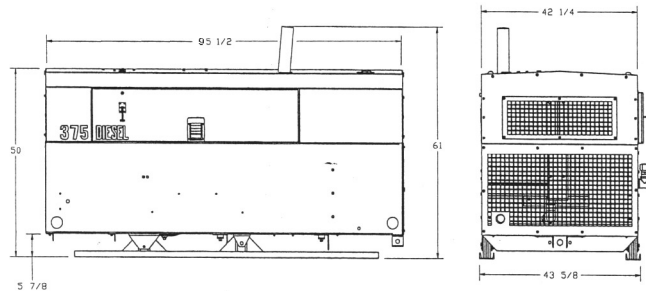

BIG ENOUGH TO HANDLE THE TOUGHEST JOBS...

SMALL ENOUGH TO BE VERSATILE AND LIGHT WEIGHT!

BOSS®

*The
Difference is
Revolutionary™*

SPECIFICATIONS

100 - 150 DUS

210 - 200 - 250 DUS

300 - 375 DUS

MODEL	100 or 150 DUS	210 DUS	200/200 DUS	250 DUS	300/200 DUS	375 DUS
Capacity	150 CFM, 4.3 M3	210 CFM, 6.0 M3	200 CFM, 5.7 M3	250 CFM, 7.1 M3	300 CFM, 8.5 M3	375 CFM, 10.6 M3
Operating Pressure	125 PSI, 8.6 Bar	150 PSI, 10 Bar	200 PSI, 14 Bar	125 PSI, 8.6 Bar	220 PSI, 15 Bar	150 PSI, 10 Bar
Engine Model	Deere 4024 T	Deere 4045	Deere 4045	Deere 4024 T**	Deere 4045 T	Deere 4045 T
Engine Horsepower	60 Hp, 36.5 kW	60 Hp, 45 kW	80 Hp, 60 kW	66 Hp, 49kW	125 Hp, 93 kW	125 Hp, 93 kW
Engine RPM @ Rated CFM	2200	2500	2500	2800	2500	2500
Engine Idle RPM	1500	1500	1500	1600	1800	1800
Engine Electrical System	12 Volt	12 Volt	12 Volt	12 Volt	12 Volt	12 Volt
Air End Bearings	Double Roller	Double Roller	Double Roller	Double Roller	Double Roller	Double Roller
Base Dimensions* L x W x H, Inches	49 x 33 x 60	80 x 30 x 60	80 x 30 x 60	80 x 30 x 60	96 x 44 x 60	96 x 44 x 60
Fuel Tank Availability	Standard	Optional	Optional	Optional	Standard	Standard
Fuel Tank Capacity	20 Gal., 76 L	26 Gal., 98 L	26 Gal., 98 L	26 Gal., 98 L	50 Gal., 189 L	50 Gal., 189 L