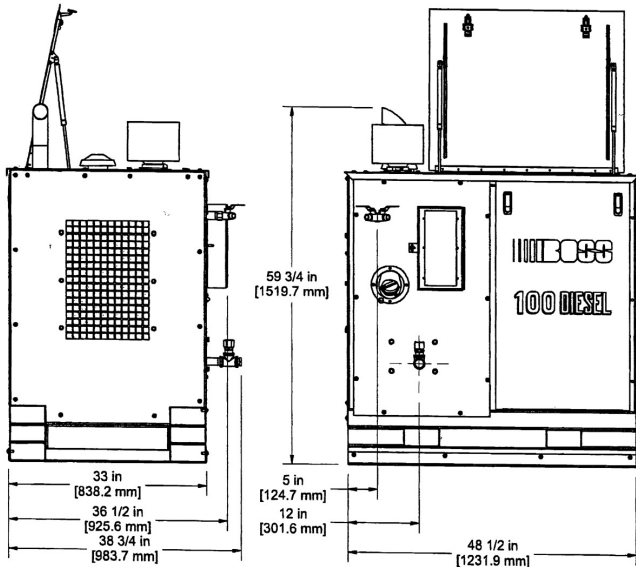

DUS AIR COMPRESSOR

BOSS

DUS

- Separate Engine/Compressor
- Remote Fluid Drains
- Two-Stage Air Filters with Restriction Indicator
- Oil and Air Pressure Gauges
- Circuit Breaker and Hourmeter
- Ammeter or Voltmeter
- Shutdown Switches for Low Engine Oil Pressure, High Coolant Temperature, and Compressor Discharge Temperature
- Two 3/4" Discharge Valves

BIG ENOUGH TO HANDLE THE TOUGHEST JOBS...

SMALL ENOUGH TO BE VERSATILE AND LIGHT WEIGHT!

BOSS®

*The
Difference is
Revolutionary™*

SPECIFICATIONS

100 - 150 DUS

210 - 200 - 250 DUS

300 - 375 DUS

MODEL	100 or 150 DUS	210 DUS	200/200 DUS	250 DUS	300/200 DUS	375 DUS
Capacity	150 CFM, 4.3 M3	210 CFM, 6.0 M3	200 CFM, 5.7 M3	250 CFM, 7.1 M3	300 CFM, 8.5 M3	375 CFM, 10.6 M3
Operating Pressure	125 PSI, 8.6 Bar	150 PSI, 10 Bar	200 PSI, 14 Bar	125 PSI, 8.6 Bar	220 PSI, 15 Bar	150 PSI, 10 Bar
Engine Model	Deere 4024 T	Deere 4045	Deere 4045	Deere 4024 T**	Deere 4045 T	Deere 4045 T
Engine Horsepower	60 Hp, 36.5 kW	60 Hp, 45 kW	80 Hp, 60 kW	66 Hp, 49kW	125 Hp, 93 kW	125 Hp, 93 kW
Engine RPM @ Rated CFM	2200	2500	2500	2800	2500	2500
Engine Idle RPM	1500	1500	1500	1600	1800	1800
Engine Electrical System	12 Volt	12 Volt	12 Volt	12 Volt	12 Volt	12 Volt
Air End Bearings	Double Roller	Double Roller	Double Roller	Double Roller	Double Roller	Double Roller
Base Dimensions* L x W x H, Inches	49 x 33 x 60	80 x 30 x 60	80 x 30 x 60	80 x 30 x 60	96 x 44 x 60	96 x 44 x 60
Fuel Tank Availability	Standard	Optional	Optional	Optional	Standard	Standard
Fuel Tank Capacity	20 Gal., 76 L	26 Gal., 98 L	26 Gal., 98 L	26 Gal., 98 L	50 Gal., 189 L	50 Gal., 189 L