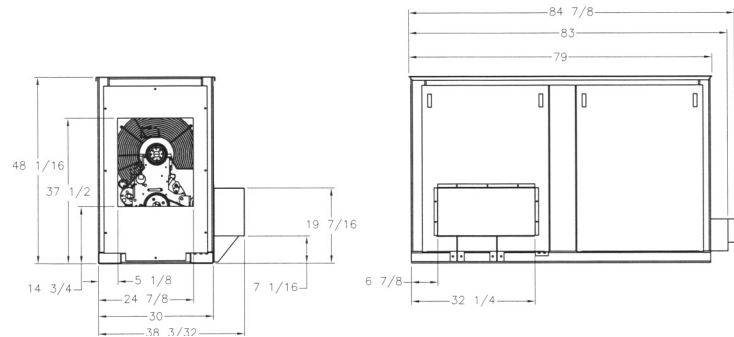

BIG ENOUGH TO HANDLE THE TOUGHEST JOBS...

SMALL ENOUGH TO BE VERSATILE AND LIGHT WEIGHT!

BOSS®

*The
Difference is
Revolutionary™*

SPECIFICATIONS

100 - 150 DUS

210 - 200 - 250 DUS

300 - 375 DUS

MODEL	100 or 150 DUS	210 DUS	200/200 DUS	250 DUS	300/200 DUS	375 DUS
Capacity	150 CFM, 4.3 M3	210 CFM, 6.0 M3	200 CFM, 5.7 M3	250 CFM, 7.1 M3	300 CFM, 8.5 M3	375 CFM, 10.6 M3
Operating Pressure	125 PSI, 8.6 Bar	150 PSI, 10 Bar	200 PSI, 14 Bar	125 PSI, 8.6 Bar	220 PSI, 15 Bar	150 PSI, 10 Bar
Engine Model	Deere 4024 T	Deere 4045	Deere 4045	Deere 4024 T**	Deere 4045 T	Deere 4045 T
Engine Horsepower	60 Hp, 36.5 kW	60 Hp, 45 kW	80 Hp, 60 kW	66 Hp, 49kW	125 Hp, 93 kW	125 Hp, 93 kW
Engine RPM @ Rated CFM	2200	2500	2500	2800	2500	2500
Engine Idle RPM	1500	1500	1500	1600	1800	1800
Engine Electrical System	12 Volt	12 Volt	12 Volt	12 Volt	12 Volt	12 Volt
Air End Bearings	Double Roller	Double Roller	Double Roller	Double Roller	Double Roller	Double Roller
Base Dimensions* L x W x H, Inches	49 x 33 x 60	80 x 30 x 60	80 x 30 x 60	80 x 30 x 60	96 x 44 x 60	96 x 44 x 60
Fuel Tank Availability	Standard	Optional	Optional	Optional	Standard	Standard
Fuel Tank Capacity	20 Gal., 76 L	26 Gal., 98 L	26 Gal., 98 L	26 Gal., 98 L	50 Gal., 189 L	50 Gal., 189 L