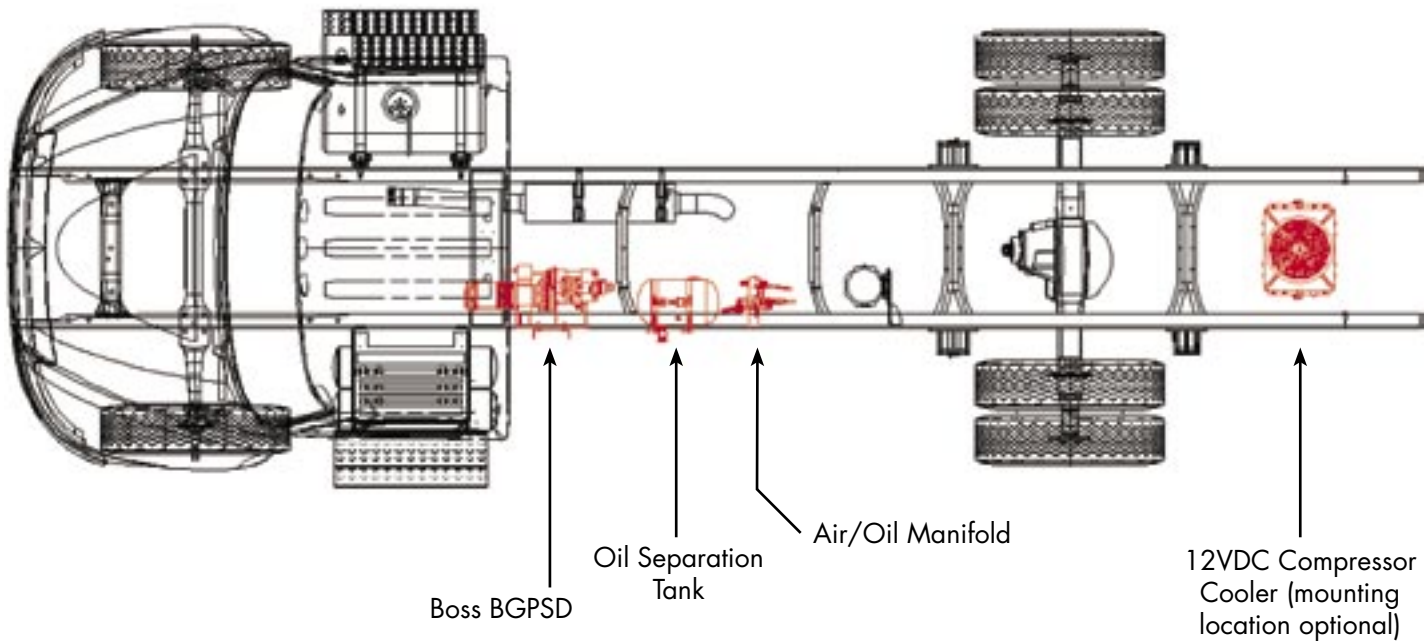

### FEATURES

Boss BGPSD is a revolutionary 3-in-1 package that includes a constant 185 CFM output rotary screw underdeck air compressor, 6,200-watt A/C generator and an optional 10 GPM hydraulic pump operated off a single power takeoff (PTO) opening. Confined within the trucks framework the BGPSD becomes an integral part of the vehicle.

- No belts – direct gearbox drive
- Dual input shaft allows flexibility for either clockwise or counter-clockwise rotating PTOs with one compressor package
- Gearbox can be rotated on compressor circular bolt pattern for mounting flexibility and configurations.
- Generator utilizes a J609B tapered shaft mount with 1.6:1 output
- Optional SAE "A" mounting pad with 10 GPM hydraulic pump

#### BGPSD Assembly:

- Dimensions: 42" l x 15" h x 13/5" w
- Weight (dry): 415 lbs
- Weight (dry) with optional SAE "A" hydraulic motor: 435 lbs

\* Items not shown: Digital instrument panel, hose kit, Boss interface module and air intake filter.